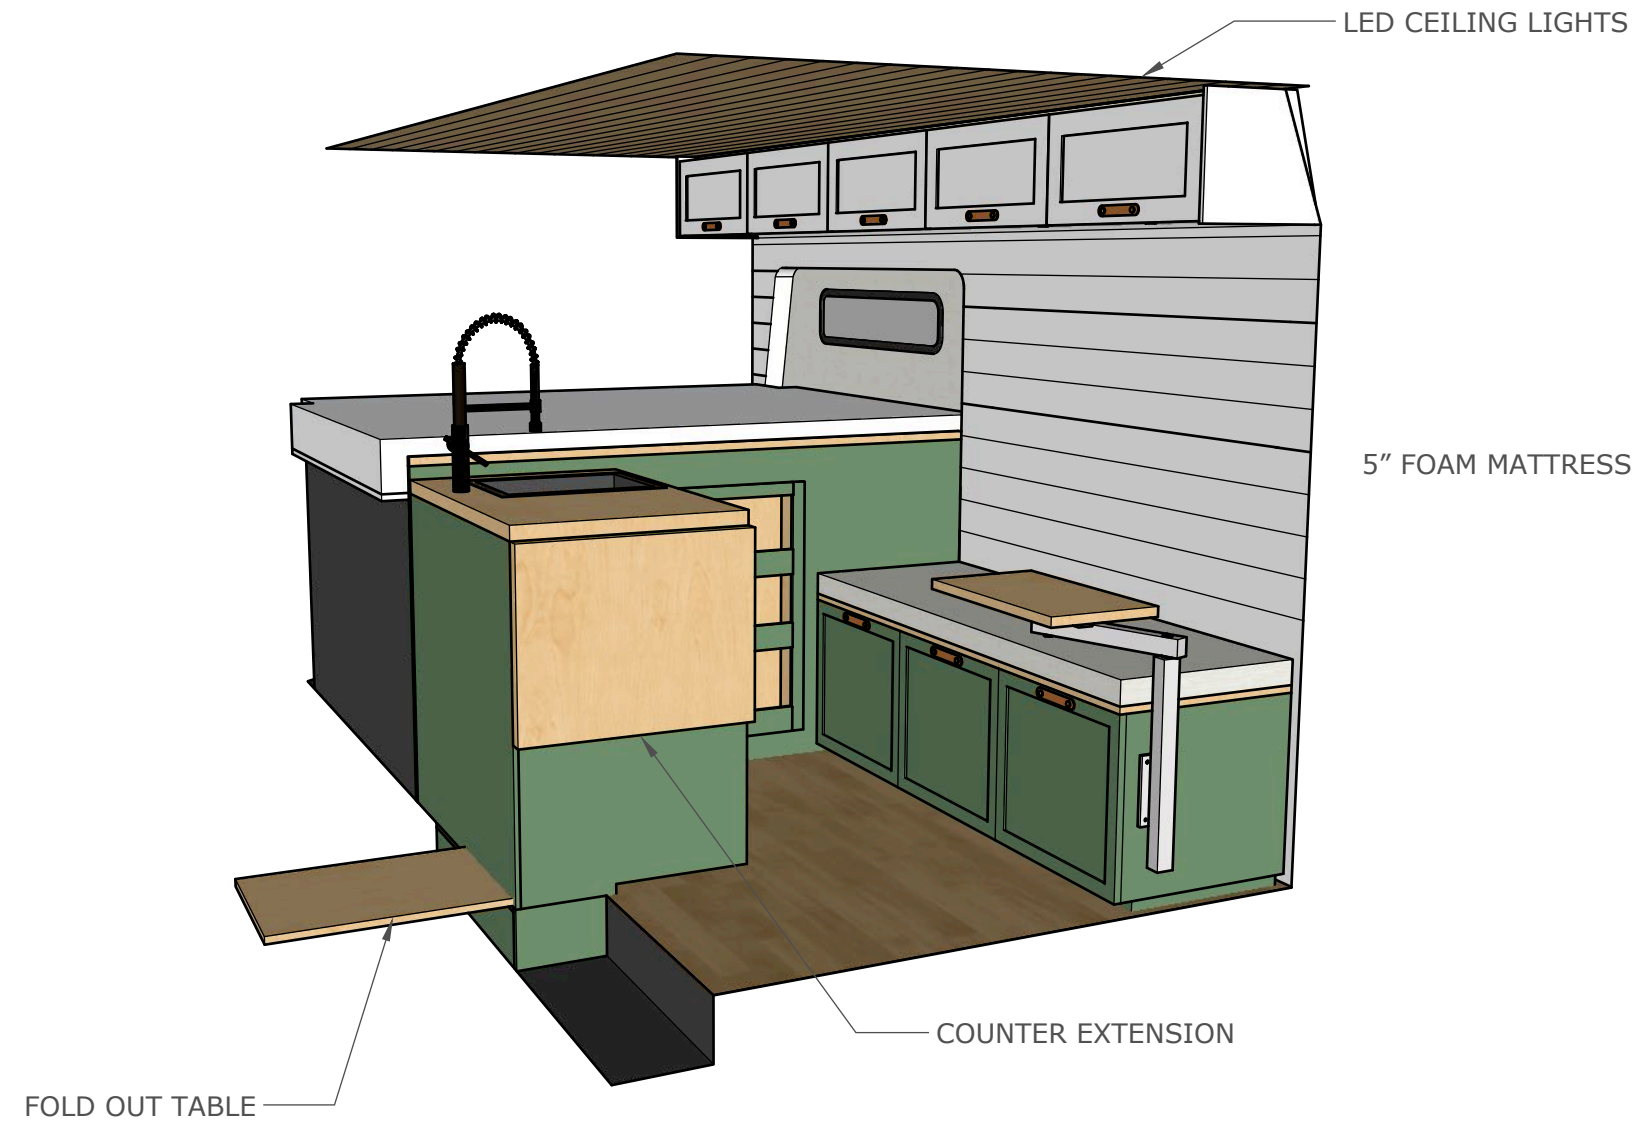

ACACIA

DRIVER