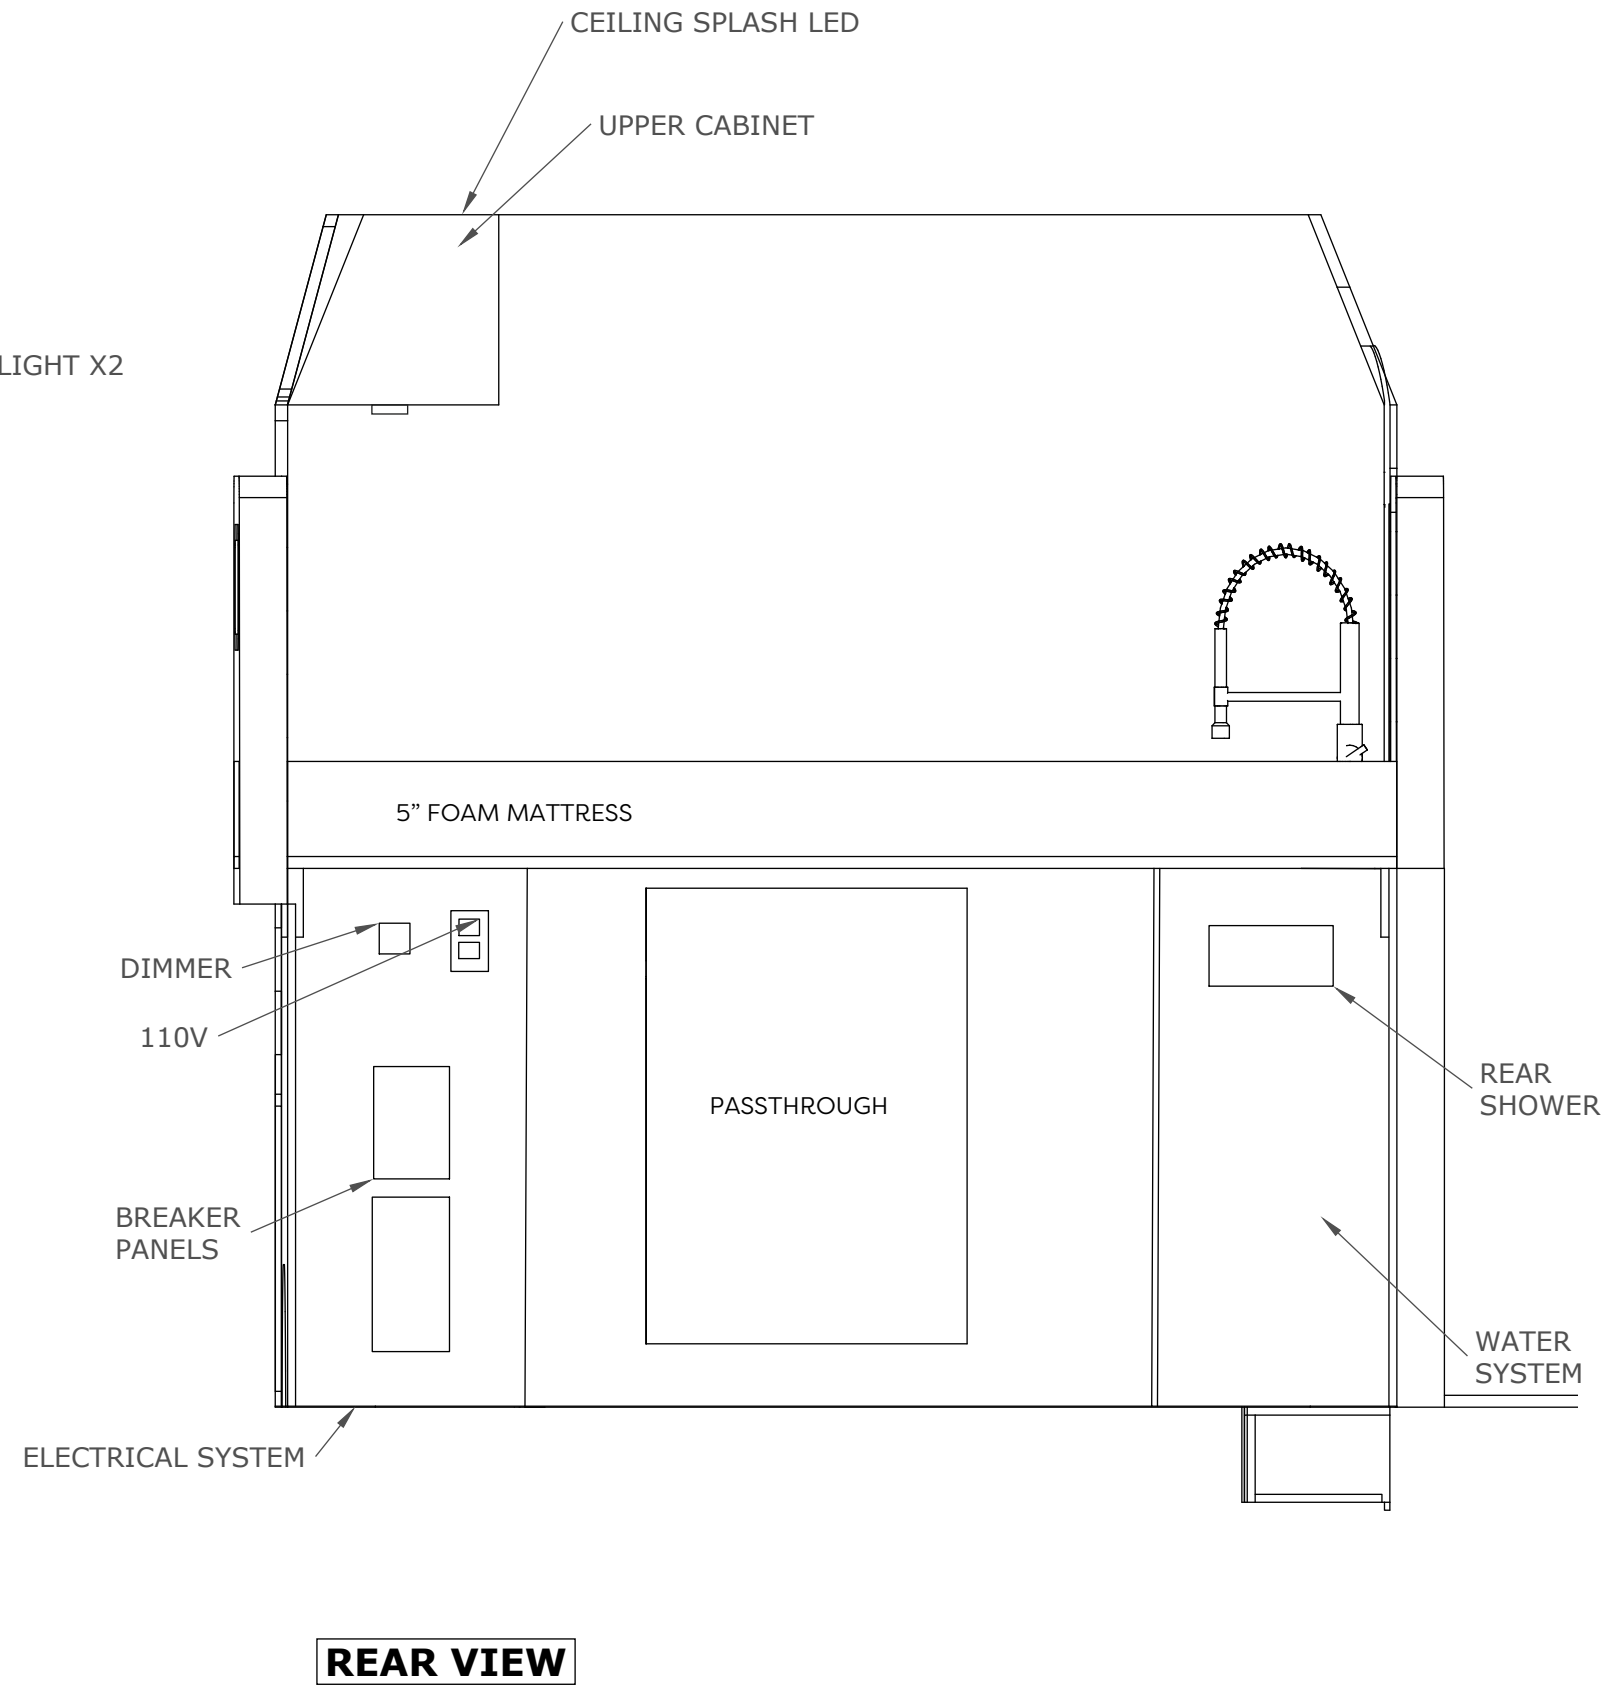

BUILD INFO - 4X4 MERCEDES 144

\$160k PRICE PACKAGE INCLUDES THE FOLLOWING

INTERIOR

- Passenger- Kitchenette W/ Counter Extension and Fold Down Table
- Driver- Bench W/ Storage
- Lofted Queen Sized Bed W/ Garage Underneath
- Flarespace Flares
- Lagun Swivel Table
- Pass-through Door to Garage
- Leather Door and Drawer Pulls

APPLIANCES

- Isotherm CR65 Fridge (Stainless)
- 14" X 14" Drop-In Sink (Black)
- Besy Faucet (Black)
- Rear Outdoor Shower
- Composting Toilet

LIGHTING

- Ceiling Splash LED Diffused W/ Dimmer
- Floor Splash LED Diffused W/ Dimmer
- X2 Pucks Over Kitchenette
- X2 Reading Lights Over Bed Passenger W/ Red Light Switch
- Garage Light W/ Dimmer
- Optional Ceiling Pucks For Additional Light