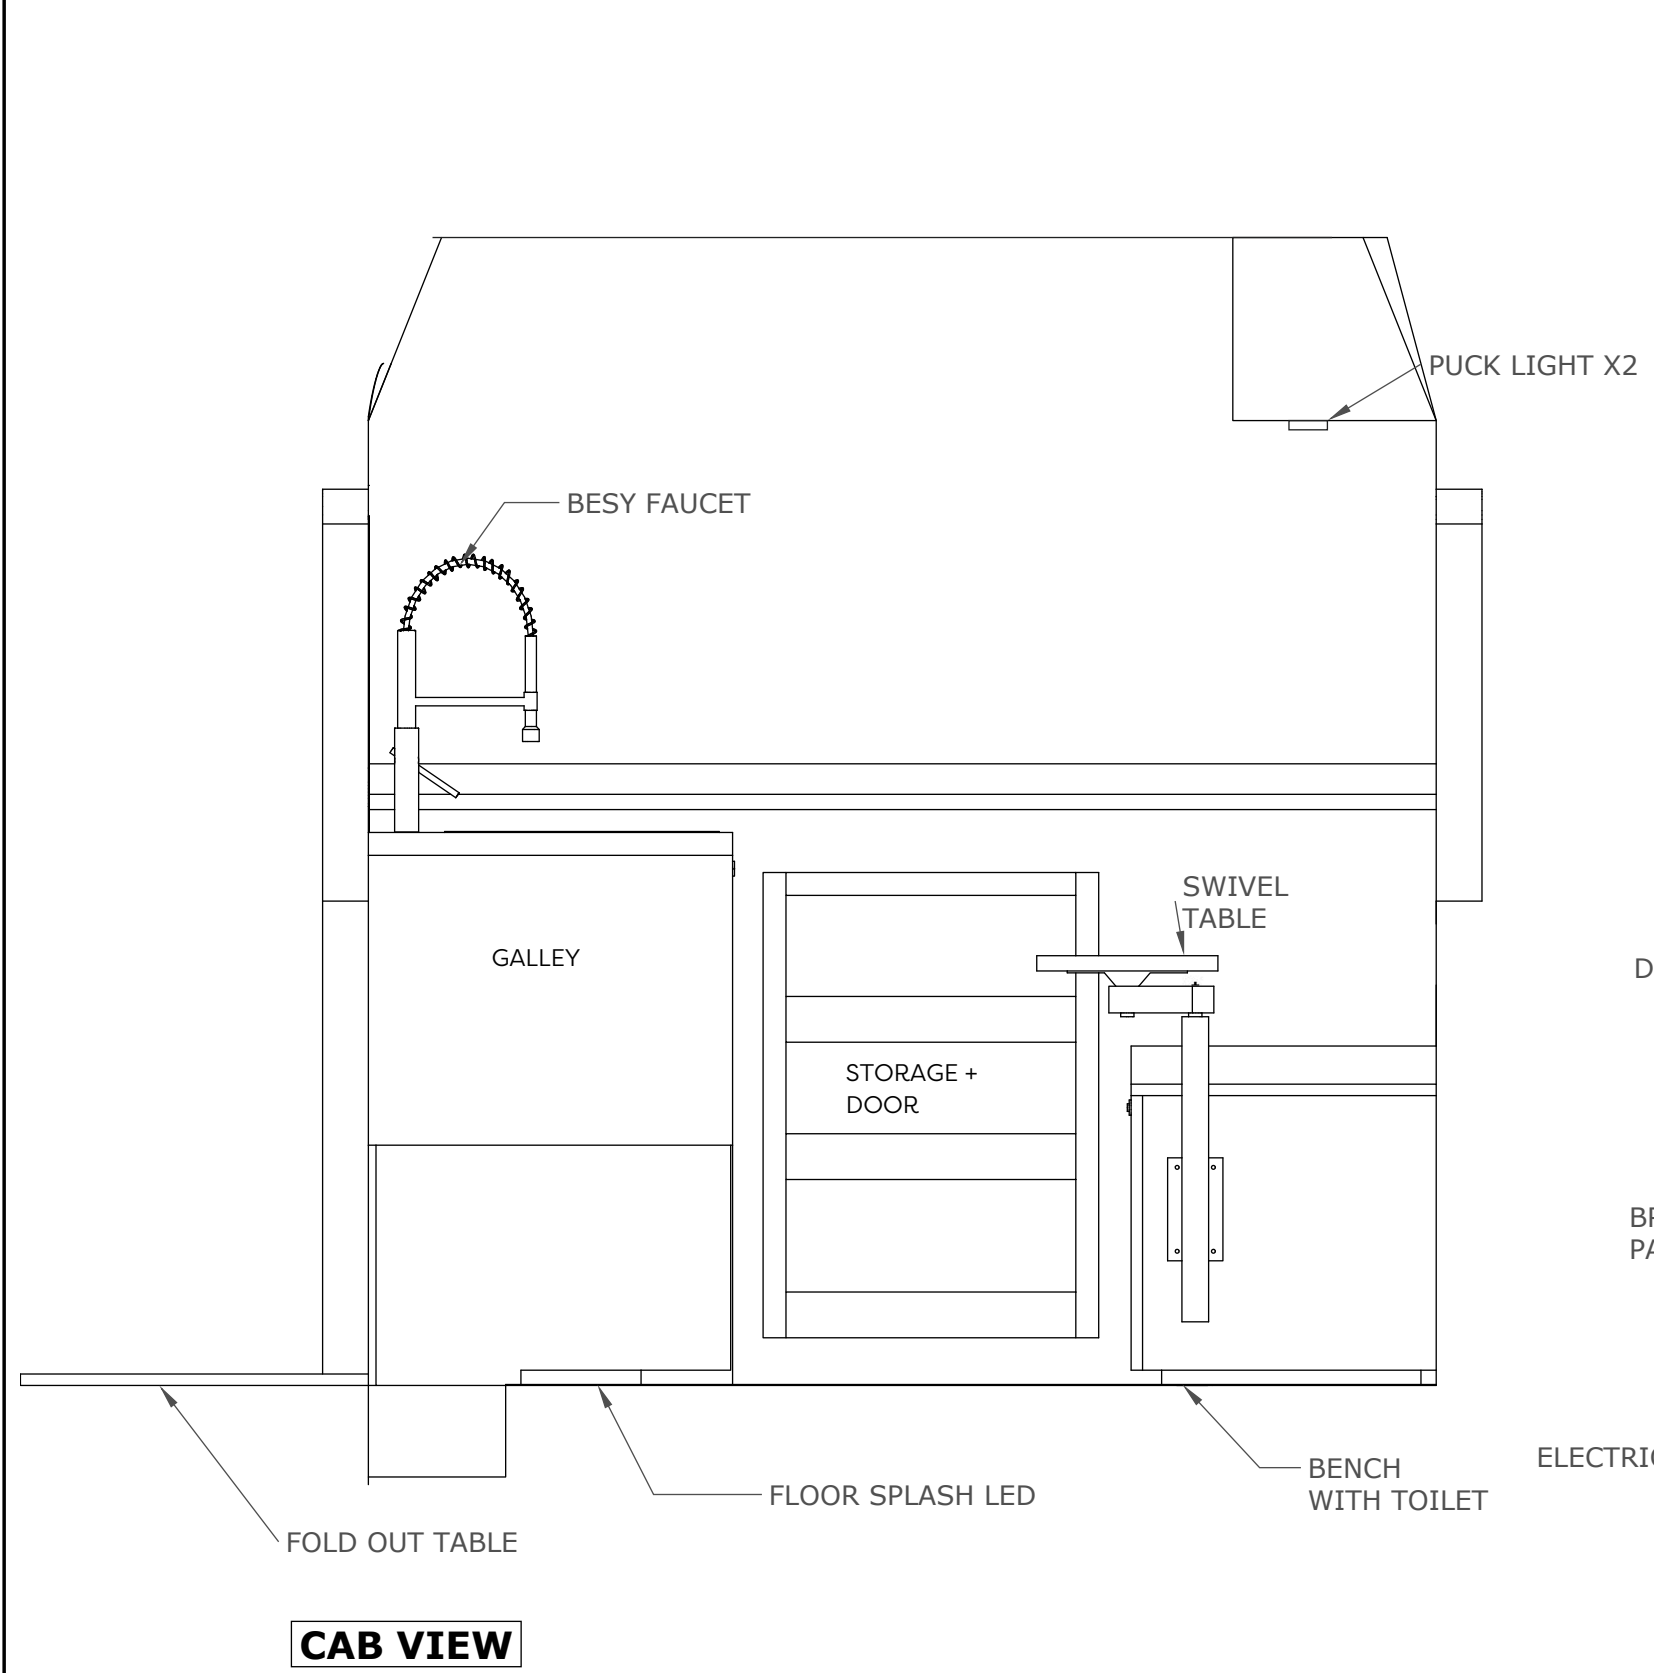

BUILD INFO - 4X4 MERCEDES 144

\$160k PRICE PACKAGE INCLUDES THE FOLLOWING

INTERIOR

- Passenger- Kitchenette W/ Counter Extension and Fold Down Table
- Driver- Bench W/ Storage
- Lofted Queen Sized Bed W/ Garage Underneath
- Flarespace Flares
- Lagun Swivel Table
- Pass-through Door to Garage
- Leather Door and Drawer Pulls

APPLIANCES

- Isotherm CR65 Fridge (Stainless)
- 14" X 14" Drop-In Sink (Black)
- Besy Faucet (Black)
- Rear Outdoor Shower
- Composting Toilet

LIGHTING

- Ceiling Splash LED Diffused W/ Dimmer
- Floor Splash LED Diffused W/ Dimmer
- X2 Pucks Over Kitchenette
- X2 Reading Lights Over Bed Passenger W/ Red Light Switch
- Garage Light W/ Dimmer
- Optional Ceiling Pucks For Additional Light