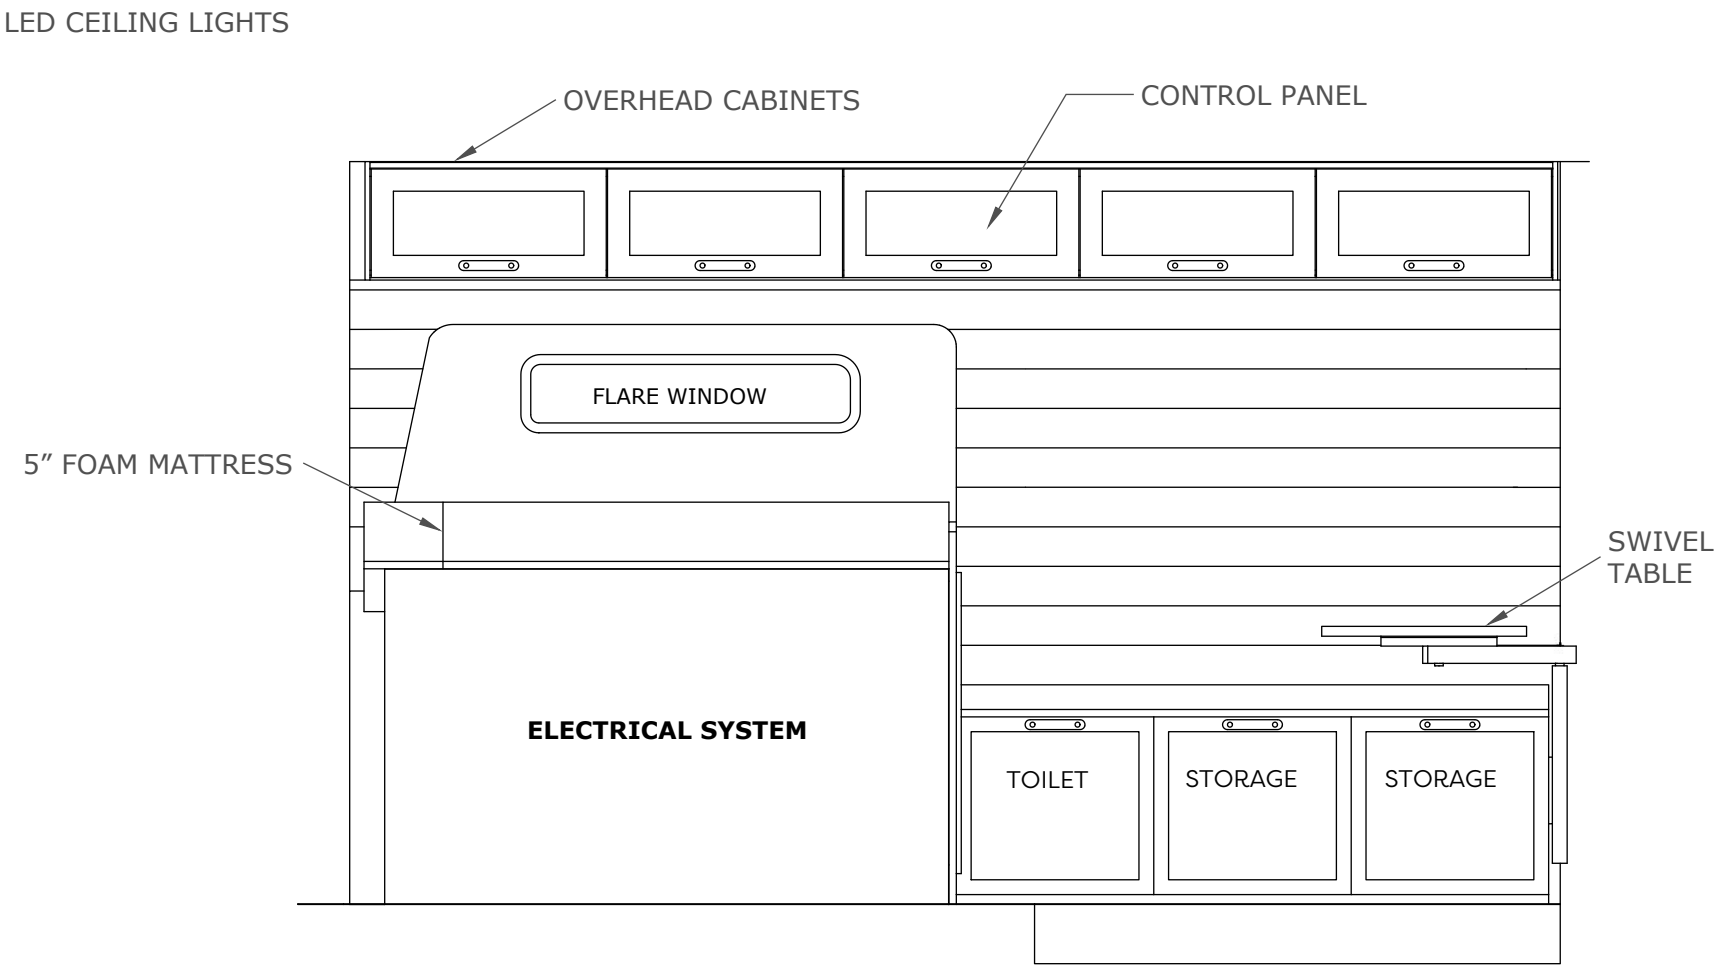

ACACIA

DRIVER