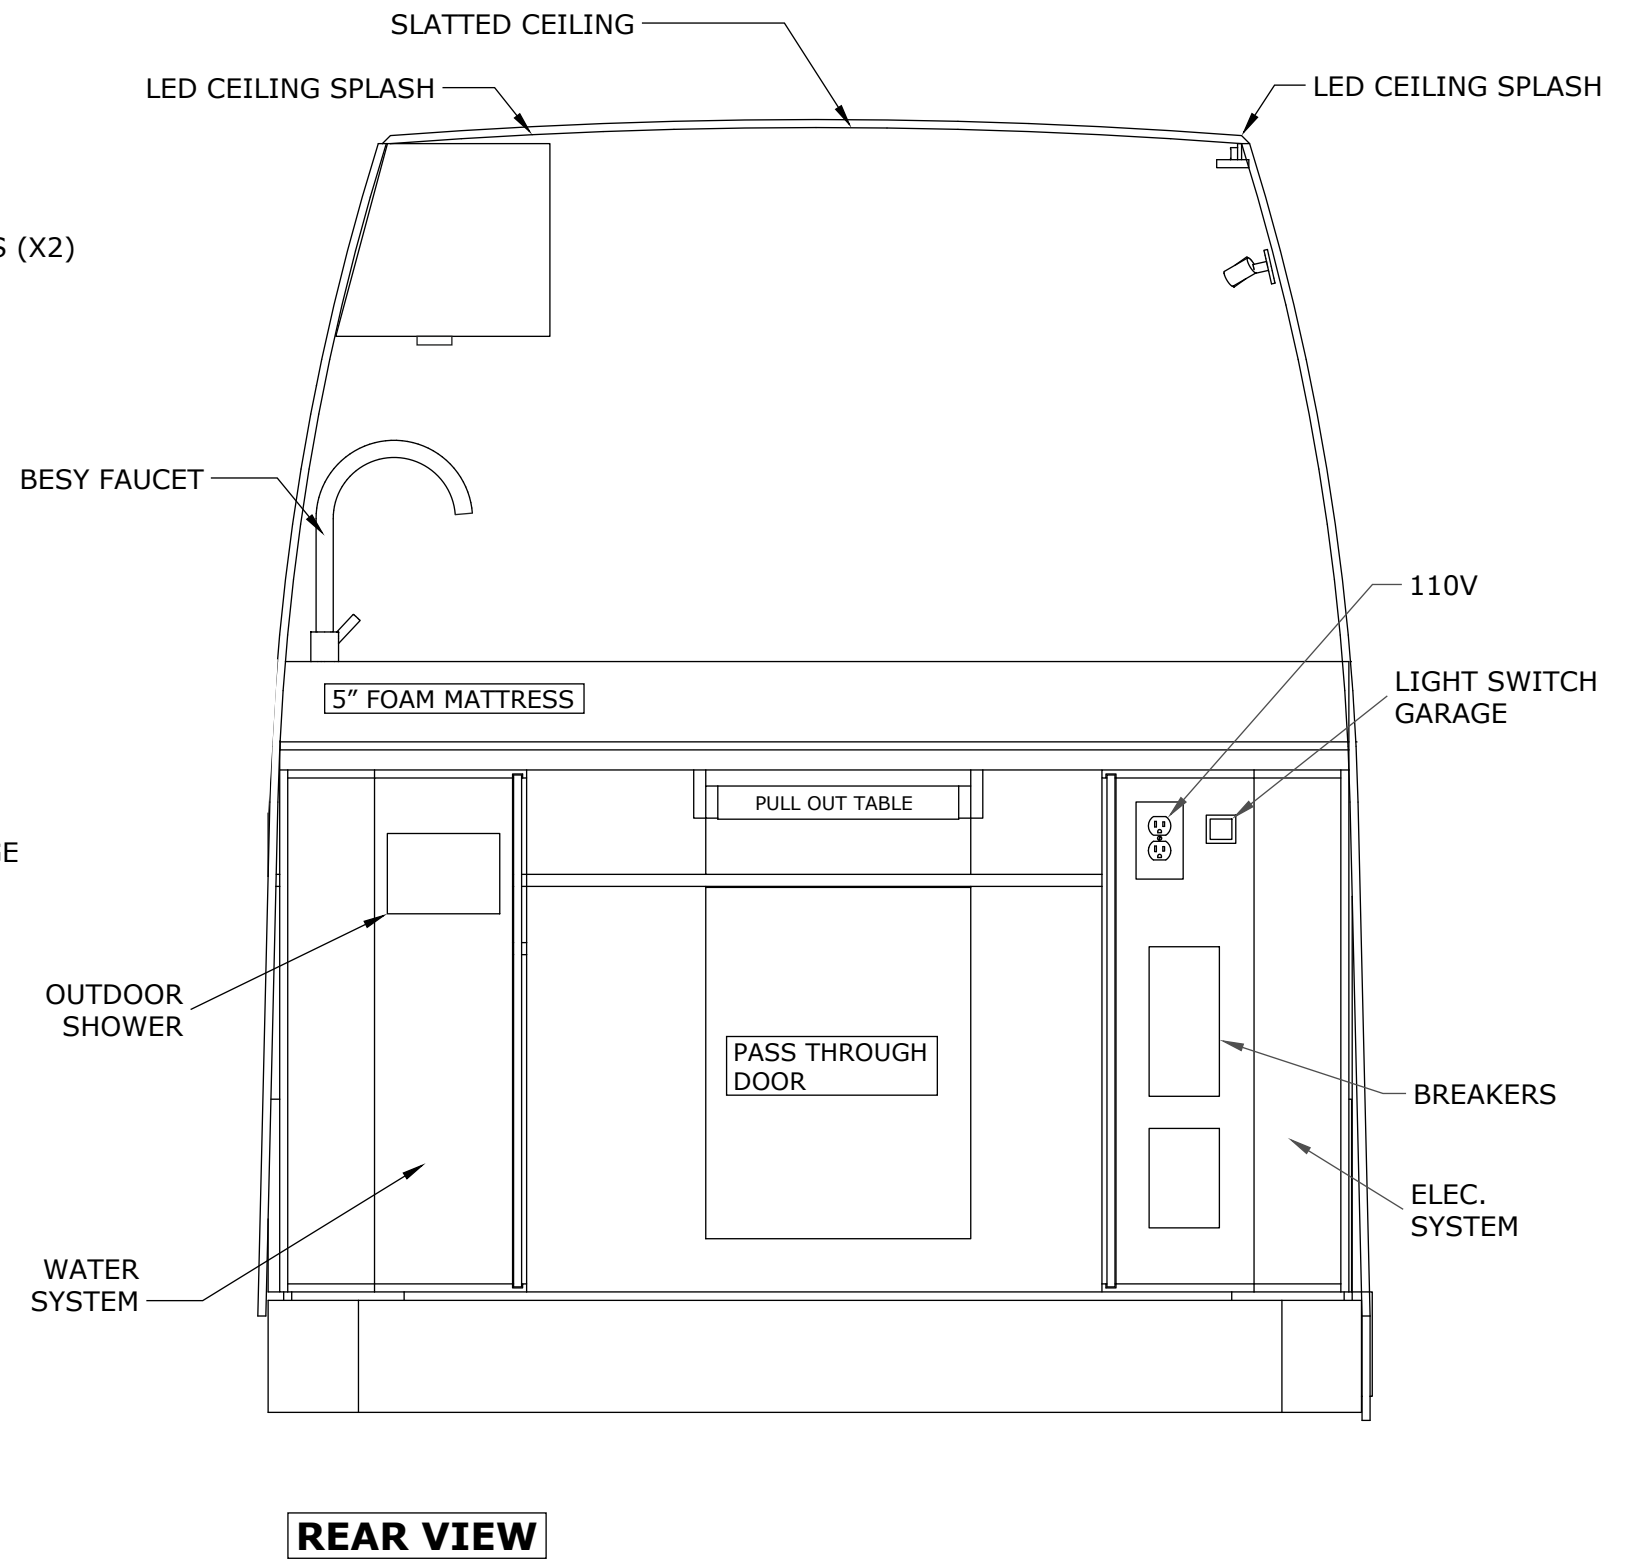

BUILD INFO - 4X4 MERCEDES 144

\$160k PRICE PACKAGE INCLUDES THE FOLLOWING

INTERIOR

- Driver - Kitchenette and Single Bench W/ Storage + Upper Row Cabinets
- Passenger - Bench W/ Storage
- Lofted Queen Sized Bed W/ Garage Underneath
- Flarespace Flares
- Pull Out Dining Table
- Passthrough Door to Garage
- Leather Door and Drawer Pulls

APPLIANCES

- Isotherm CR130 Fridge (Stainless)
- 14" X 18" Drop-In Sink (Black)
- Besy Faucet (Black)
- Rear Outdoor Shower
- Composting Toilet

LIGHTING

- Ceiling Splash LED Diffused W/ Dimmer
- Floor Splash LED Diffused W/ Dimmer
- X2 Pucks Over Kitchenette
- X2 Reading Lights Over Bed Passenger W/ Red Light Switch
- Garage Light W/ Dimmer
- Optional Ceiling Pucks For Additional Light