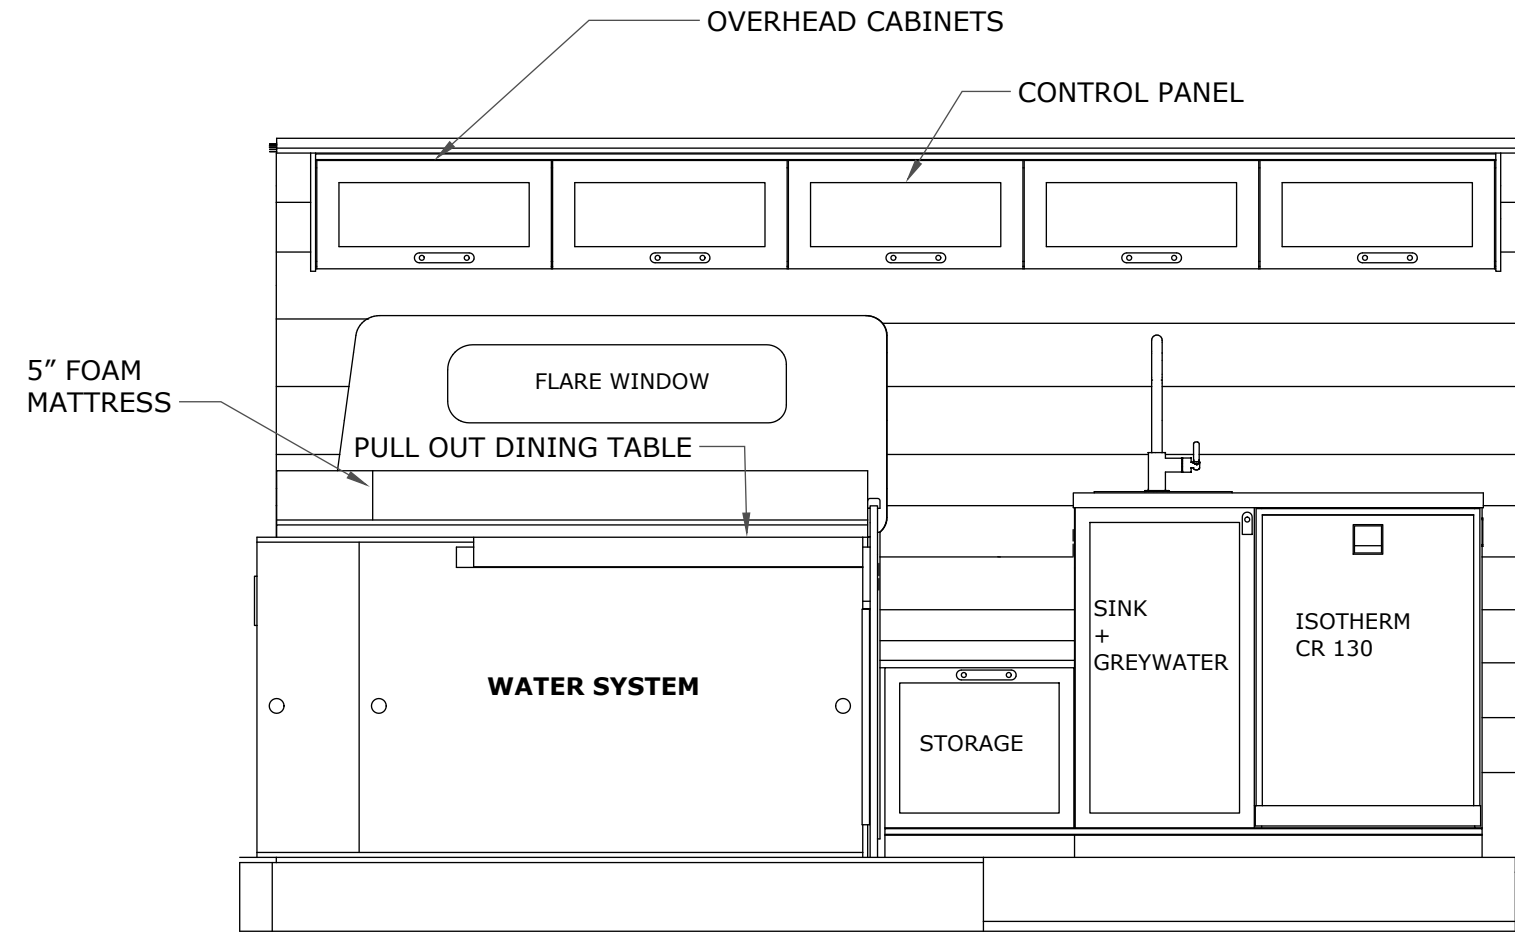

JUNIPER

DRIVER