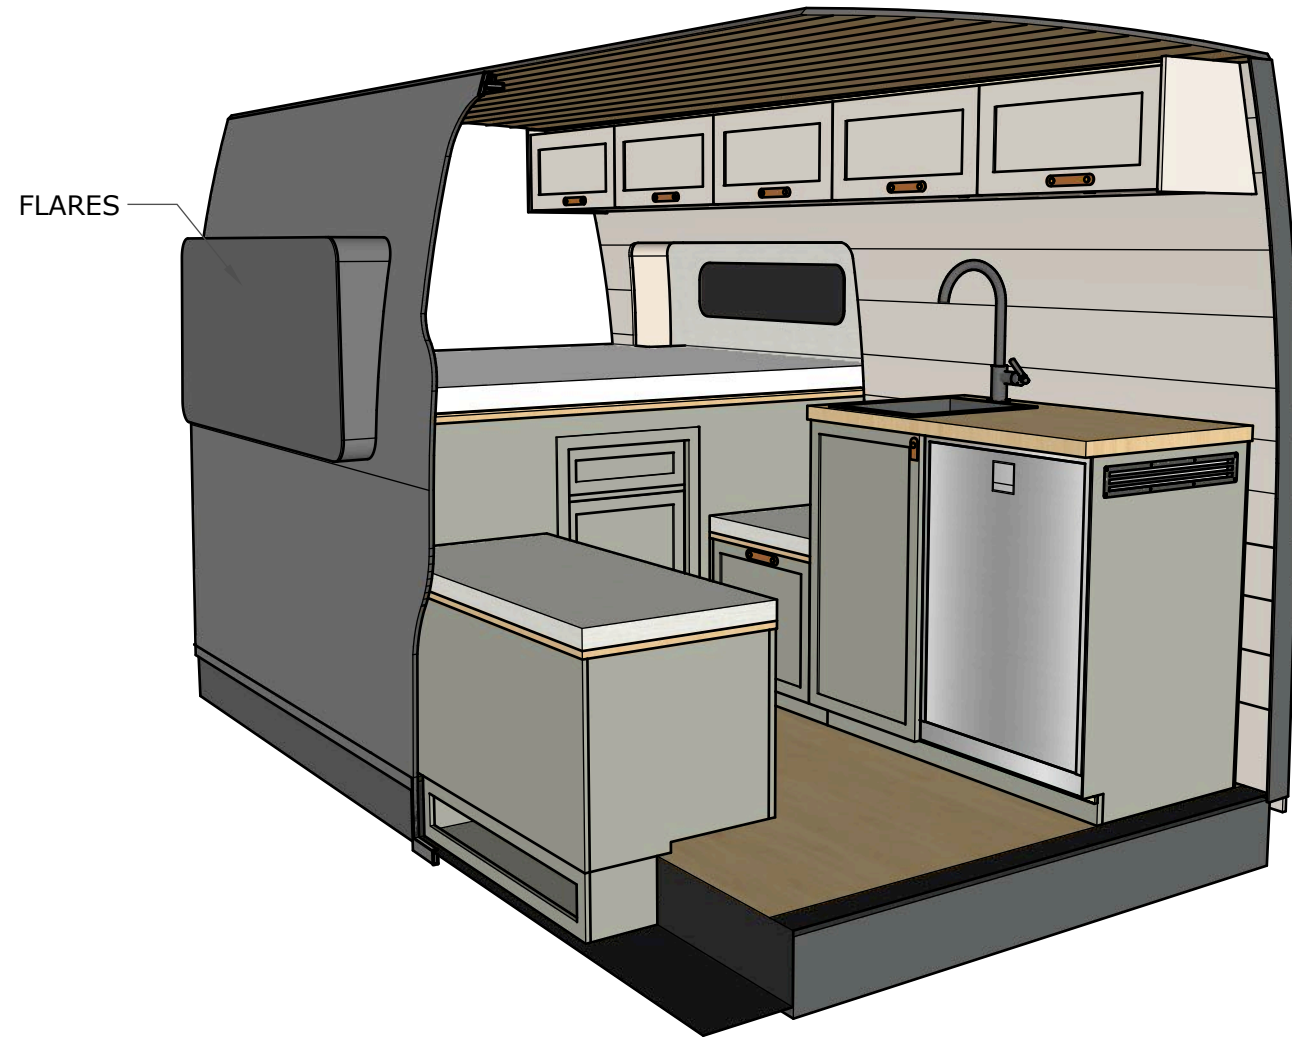

BODHI

- JUNIPER -

\$160,000+

JUNIPER

DRIVER

OVERHEAD

PASSENGER

FRONT + REAR SECTIONS

BUILD INFO - 4X4 MERCEDES 144

\$160k PRICE PACKAGE INCLUDES THE FOLLOWING

INTERIOR

- Driver - Kitchenette and Single Bench W/ Storage + Upper Row Cabinets
- Passenger - Bench W/ Storage
- Lofted Queen Sized Bed W/ Garage Underneath
- Flarespace Flares
- Pull Out Dining Table
- Passthrough Door to Garage
- Leather Door and Drawer Pulls

APPLIANCES

- Isotherm CR130 Fridge (Stainless)
- 14" X 18" Drop-In Sink (Black)
- Besy Faucet (Black)
- Rear Outdoor Shower
- Composting Toilet

LIGHTING

- Ceiling Splash LED Diffused W/ Dimmer
- Floor Splash LED Diffused W/ Dimmer
- X2 Pucks Over Kitchenette
- X2 Reading Lights Over Bed Passenger W/ Red Light Switch
- Garage Light W/ Dimmer
- Optional Ceiling Pucks For Additional Light