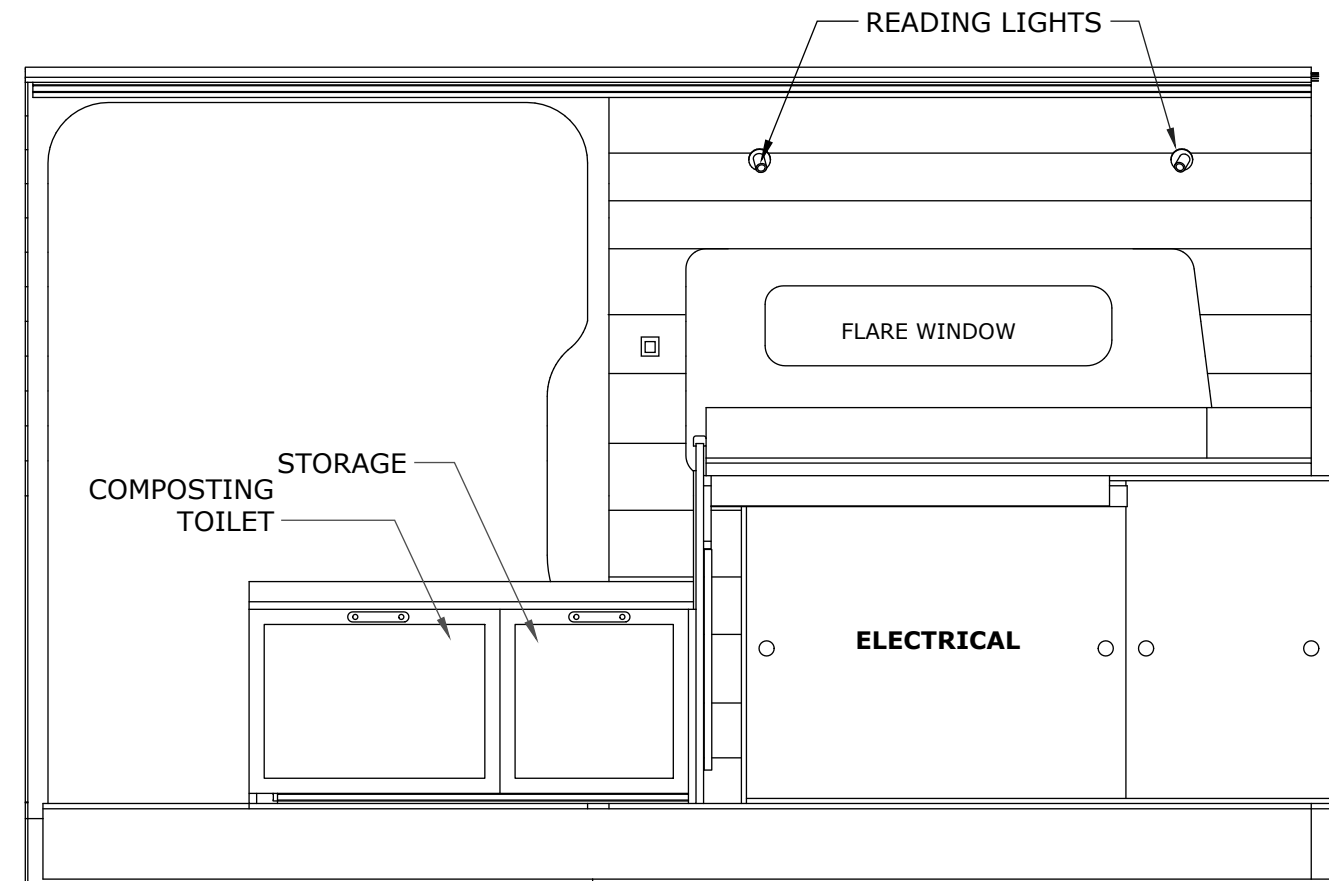

JUNIPER

OVERHEAD

PASSENGER