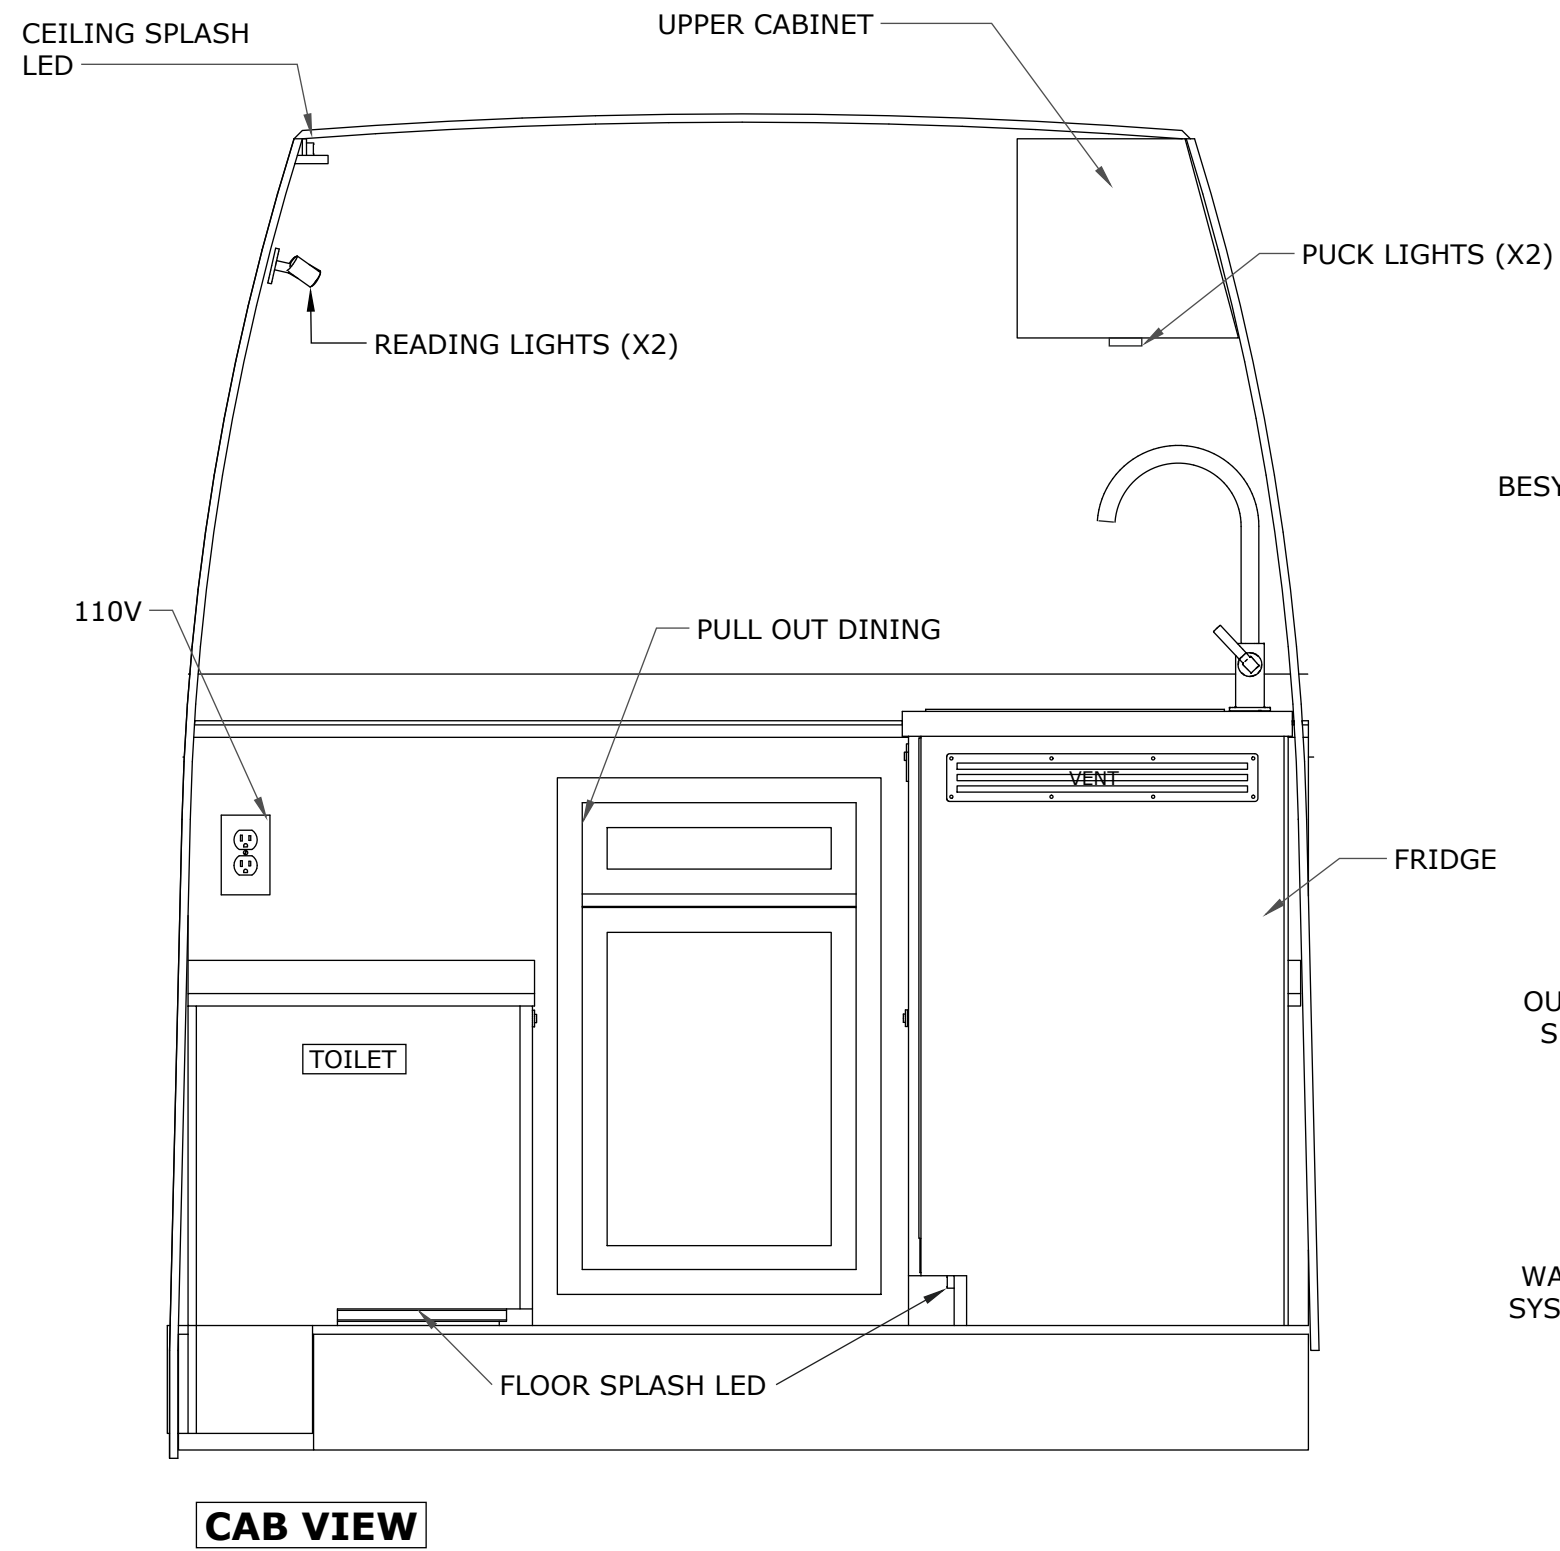

BUILD INFO - 4X4 MERCEDES 144

\$160k PRICE PACKAGE INCLUDES THE FOLLOWING

INTERIOR

- Driver - Kitchenette and Single Bench W/ Storage + Upper Row Cabinets
- Passenger - Bench W/ Storage
- Lofted Queen Sized Bed W/ Garage Underneath
- Flarespace Flares
- Pull Out Dining Table
- Passthrough Door to Garage
- Leather Door and Drawer Pulls

APPLIANCES

- Isotherm CR130 Fridge (Stainless)
- 14" X 18" Drop-In Sink (Black)
- Besy Faucet (Black)
- Rear Outdoor Shower
- Composting Toilet

LIGHTING

- Ceiling Splash LED Diffused W/ Dimmer
- Floor Splash LED Diffused W/ Dimmer
- X2 Pucks Over Kitchenette
- X2 Reading Lights Over Bed Passenger W/ Red Light Switch
- Garage Light W/ Dimmer
- Optional Ceiling Pucks For Additional Light